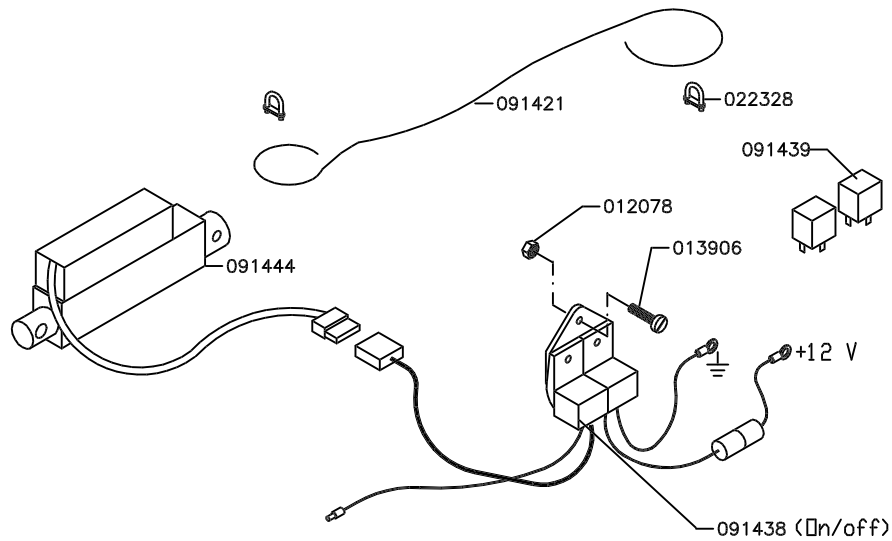

(Transmitter, Receiver and Hydraulics)

If fitted.

Note 1: Frequency for Great Bri tai n/Sl oveni a

NORSE 290

"LH" REMOTE CONTROL If fitted

NOTE: Re-Installation requires special skills.
See Service Manual.

NORSE 290

RPM ACTUATOR, compl.: 091442
On/off function

RPM ACTUATOR, compl.: 091443
Stepless function.

If fitted.

Later version

Early version

NORSE 290

Miscellaneous

201210
For 'Golden' choker chain

WIRE ROPE, 6x26WS+IWRC 180 kp, 8 mm

200117 35 m
200160 50 m

WIRE ROPE, according to ISO 4254-4

Choker Chain
200691

023001 Red, 1 l

PTO Shaft
209100
W2200

Owners Manual
395050