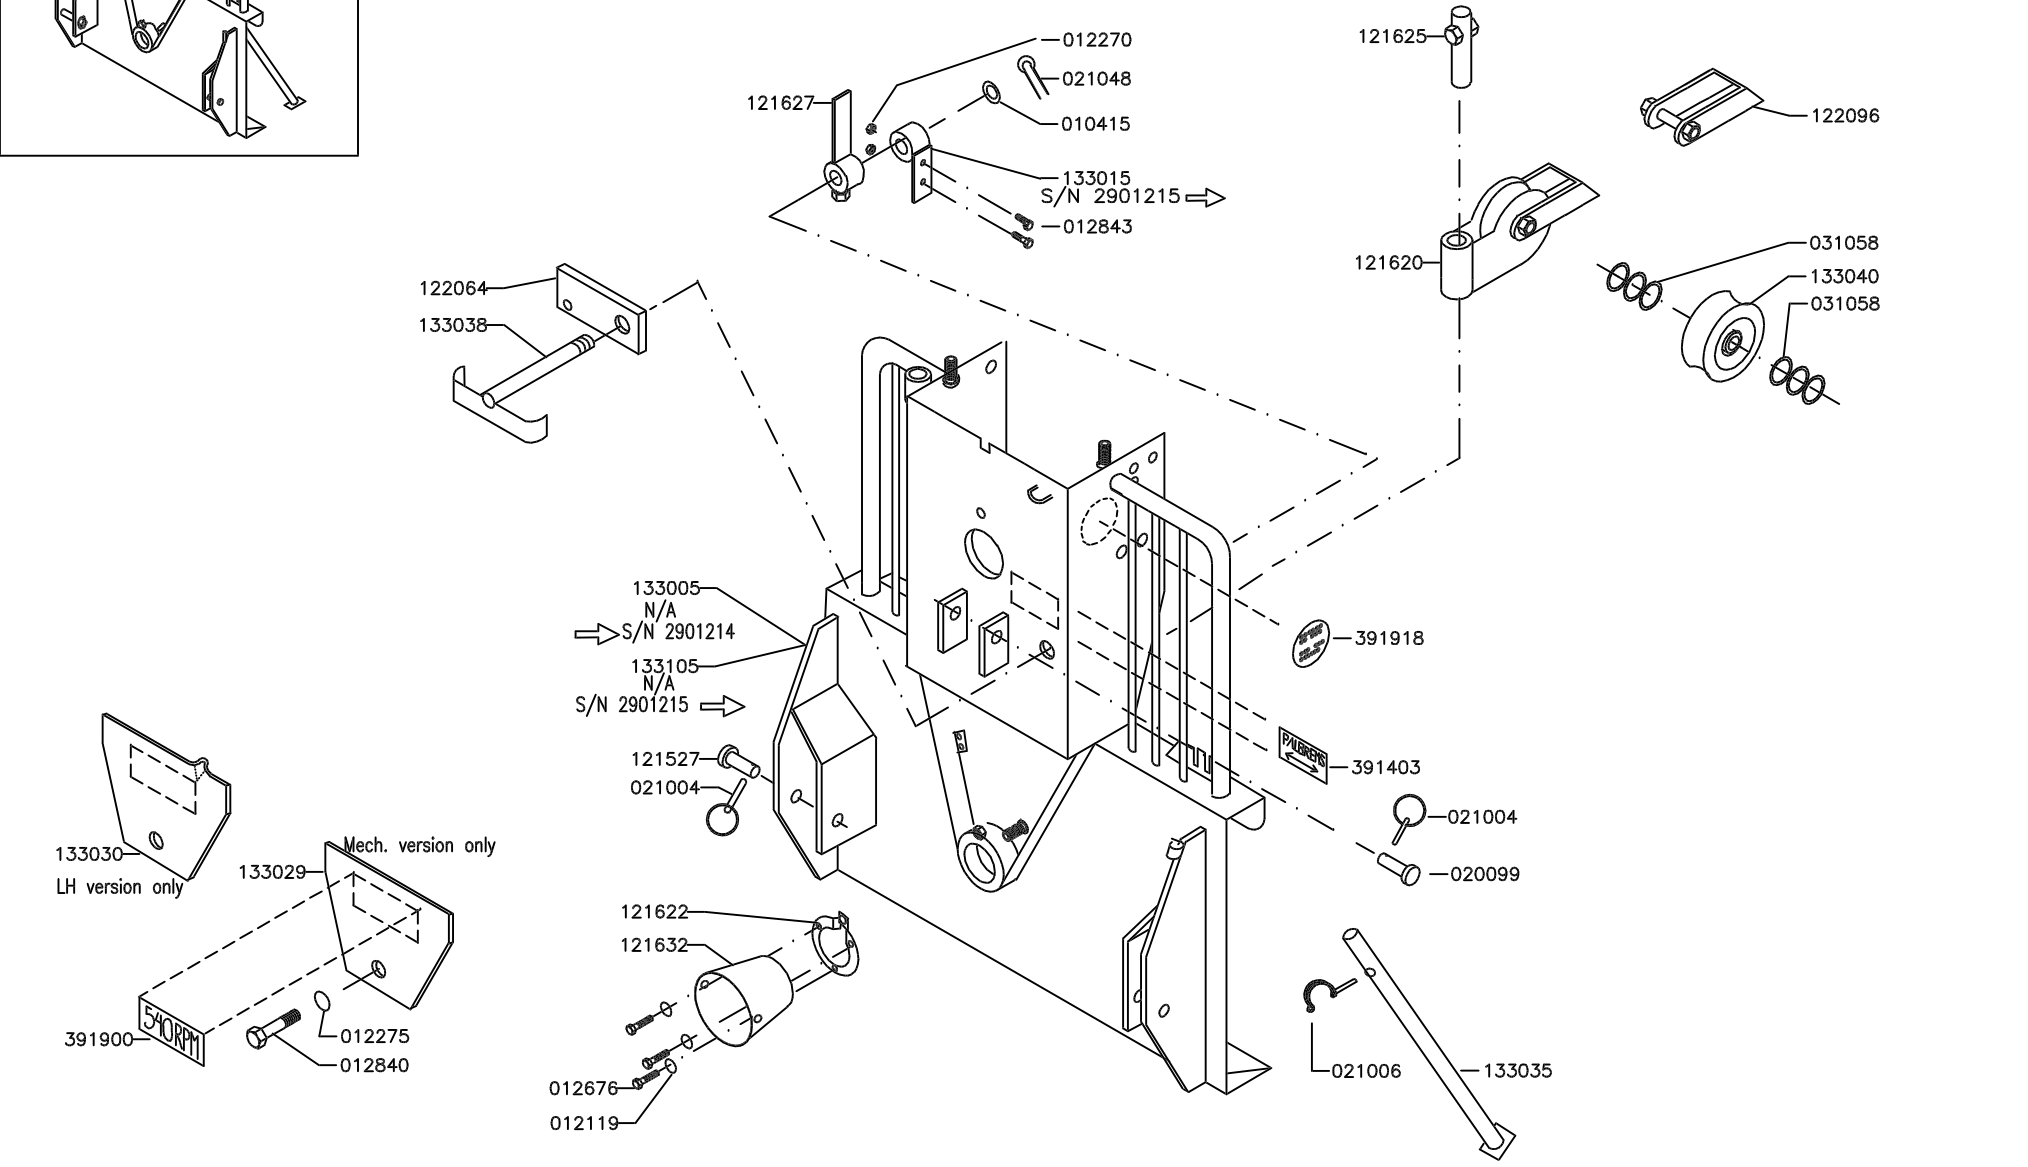

NORSE 290

BODY