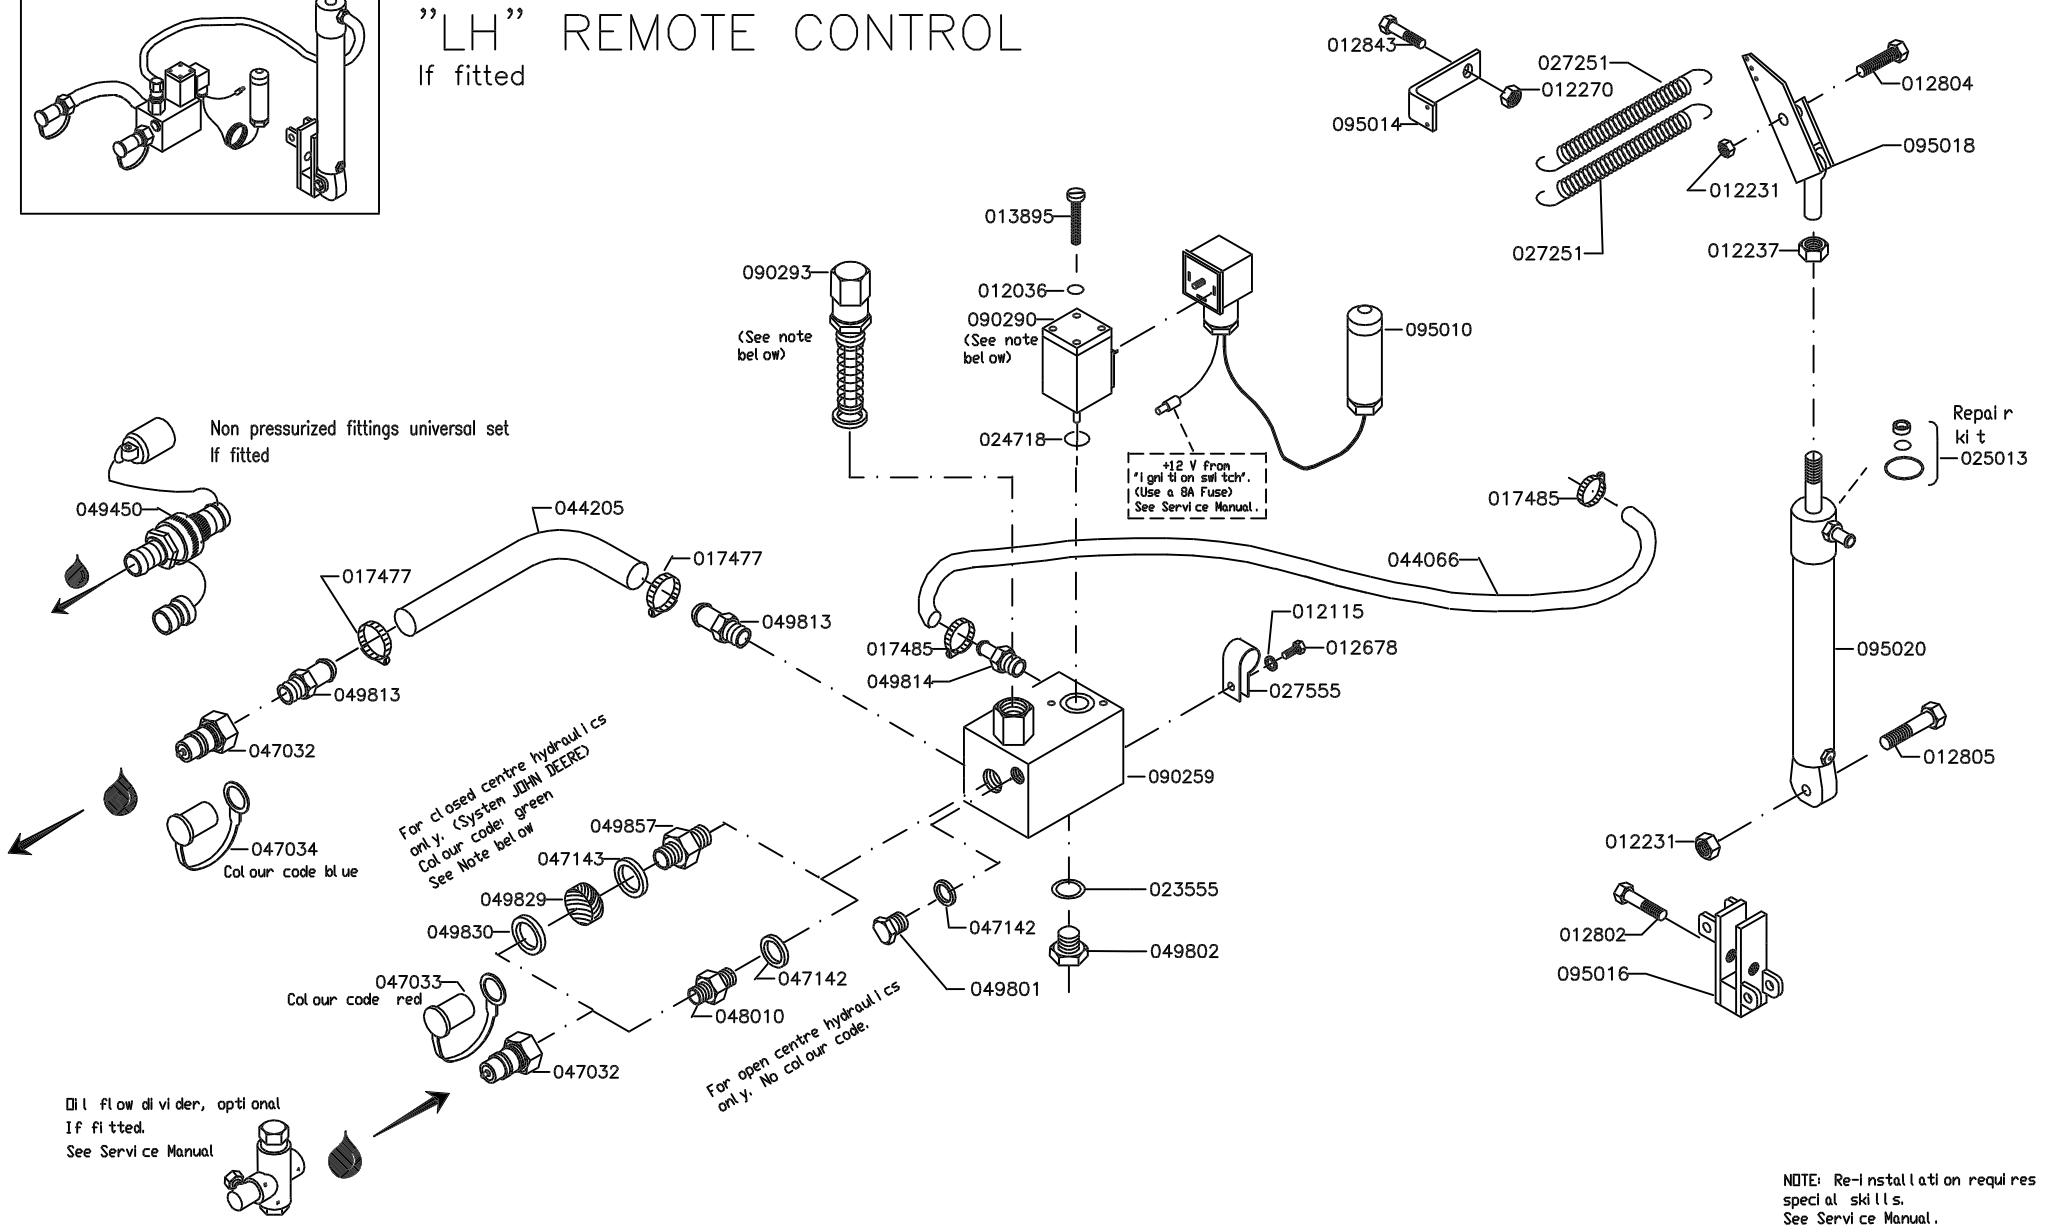

TRIANGEL SNAP LINK: 153010 If fitted

"HMV" SNAP LINK: 121635 N/A If fitted

NORSE 290

RADIO REMOTE CONTROL KIT: 095230

Additional price for 4 ch. transmitter/receiver – 095231

Add. price for frequency for Great Britain/Slovenia – 091163

(Transmitter, Receiver and Hydraulics)

If fitted.

Note 1: Frequency for Great Bri tai n/Sl oveni a

NORSE 290

"LH" REMOTE CONTROL If fitted

NOTE: Re-Installation requires special skills.
See Service Manual.

NORSE 290

RPM ACTUATOR, compl.: 091442
On/off function

RPM ACTUATOR, compl.: 091443
Stepless function.

If fitted.

Later version

Early version

NORSE 290

Miscellaneous

201210
For 'Golden' choker chain

WIRE ROPE, 6x26WS+IWRC 180 kp, 8 mm

200117 35 m
200160 50 m

WIRE ROPE, according to ISO 4254-4

Choker Chain
200691

023001 Red, 1 l

PTO Shaft
209100
W2200

Owners Manual
395050