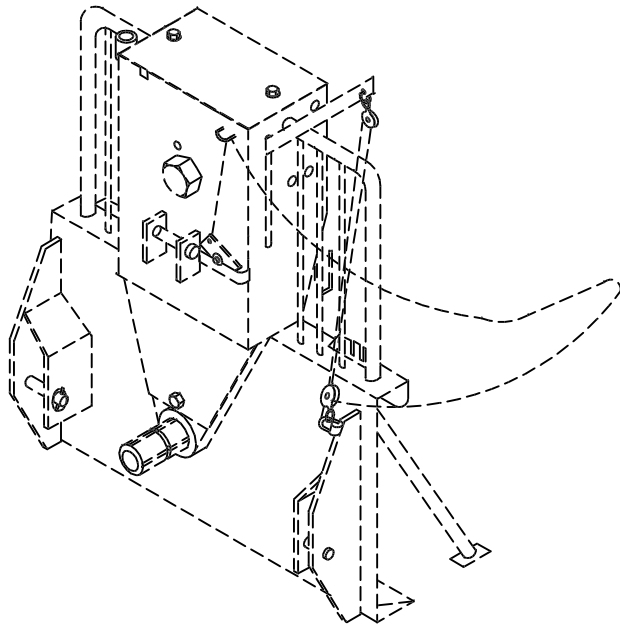

TRIANGEL SNAP LINK: 153010 If fitted

"HMV" SNAP LINK: 121635 N/A If fitted

NORSE 290

RADIO REMOTE CONTROL KIT: 095230

Additional price for 4 ch. transmitter/receiver – 095231

Add. price for frequency for Great Britain/Slovenia – 091163