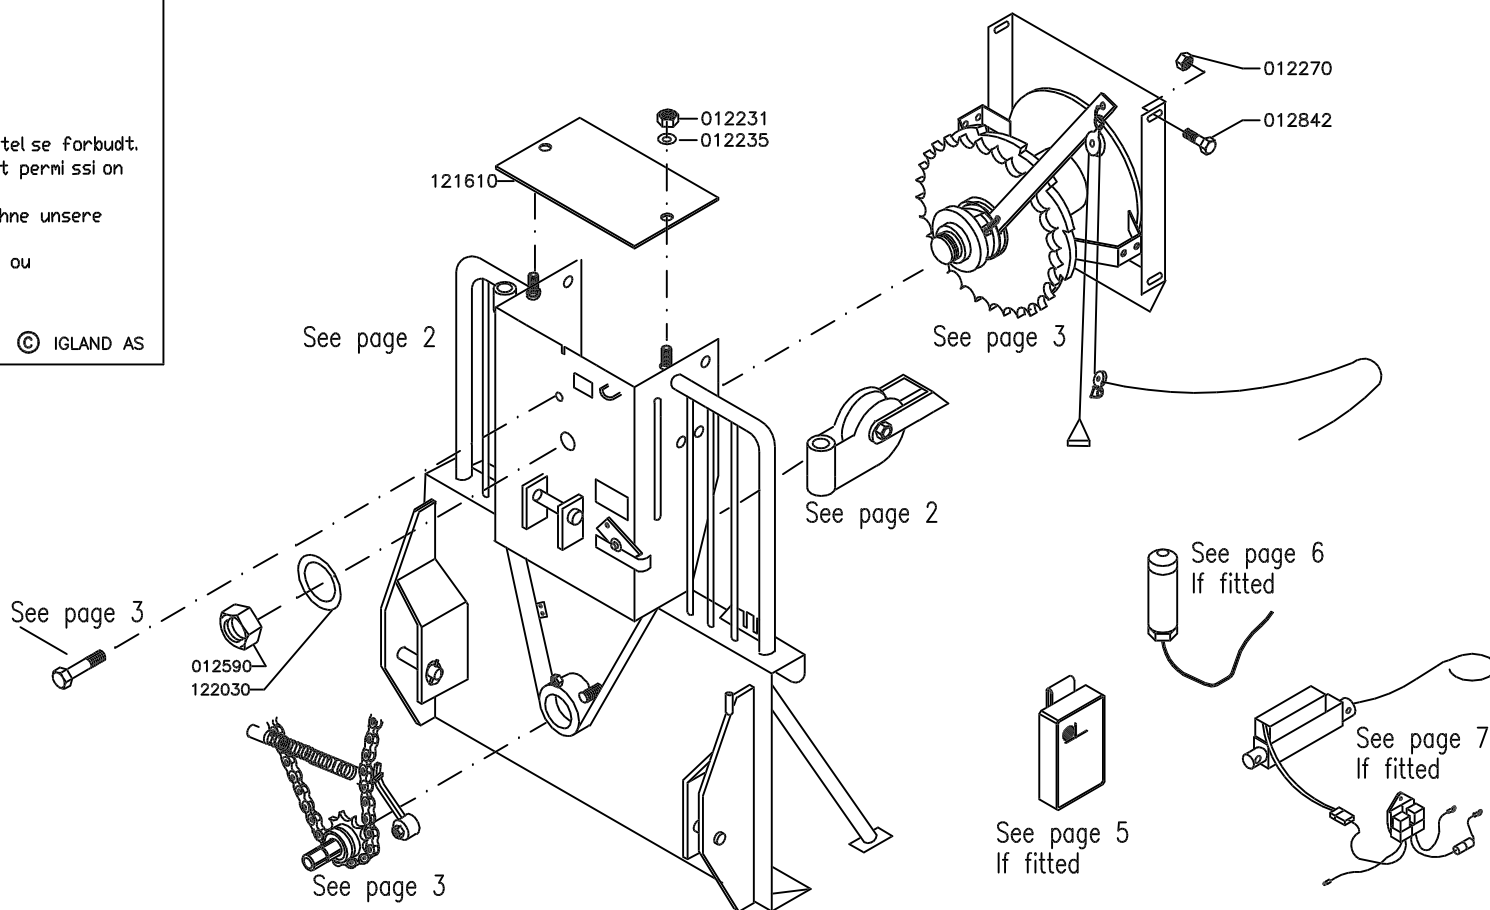

GENERAL INFO:

This Parts Catalogue consists of 8 numbered pages.

This Catalogue: P/N 395000

- Gjengivelse av tekst og tegninger uten tillatelse forbudt.
- Reproduction of text or illustrations without permission is prohibited.
- Eine Wiedergabe von Texten und Zeichnungen ohne unsere Genehmigung ist nicht gestattet.
- Interdiction de toute reproduction de textes ou d'illustrations sans autorisation préalable.

N/A: Not Available

© IGLAND AS