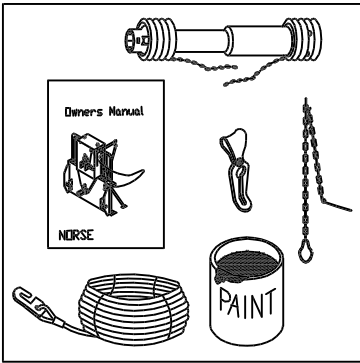

NORSE 290

RPM ACTUATOR, compl.: 091442
On/off function

RPM ACTUATOR, compl.: 091443
Stepless function.

If fitted.

Later version

Early version

NORSE 290

Miscellaneous

201210
For 'Golden' choker chain

WIRE ROPE, 6x26WS+IWRC 180 kp, 8 mm

200117 35 m
200160 50 m

WIRE ROPE, according to ISO 4254-4

Choker Chain
200691

023001 Red, 1 l

PTO Shaft
209100
W2200

Owners Manual
395050