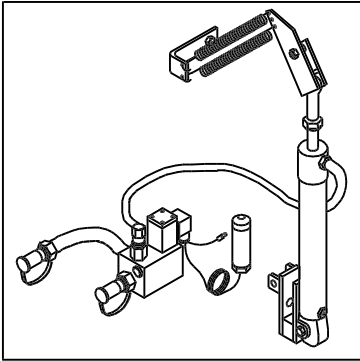

(Transmitter, Receiver and Hydraulics)

If fitted.

Note 1: Frequency for Great Bri tai n/Sl oveni a

NORSE 290

"LH" REMOTE CONTROL If fitted

NOTE: Re-Installation requires special skills.
See Service Manual.

NORSE 290

RPM ACTUATOR, compl.: 091442
On/off function

RPM ACTUATOR, compl.: 091443
Stepless function.

If fitted.

Later version

Early version

NORSE 290

Miscellaneous