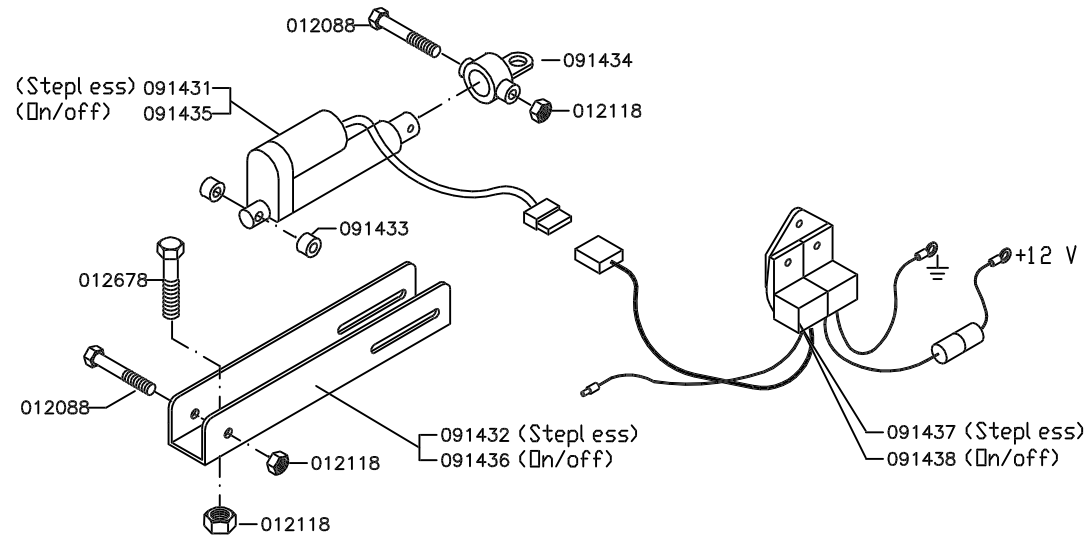

NORSE 290

RPM ACTUATOR, compl.: 091442
On/off function

RPM ACTUATOR, compl.: 091443
Stepless function.

If fitted.

Later version

Early version

NORSE 290

Miscellaneous

201210
For 'Golden' choker chain

WIRE ROPE, 6x26WS+IWRC 180 kp, 8 mm

200117 35 m
200160 50 m

WIRE ROPE, according to ISO 4254-4

Choker Chain
200691

023001 Red, 1 l

PTO Shaft
209100
W2200

Owners Manual
395050