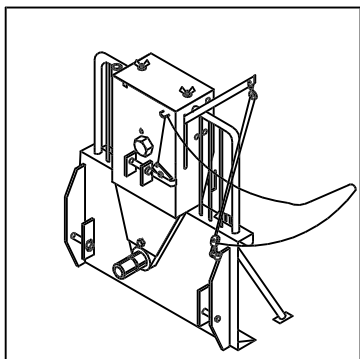

NORSE 290, Parts Catalogue

Serial No.: 2900001 →