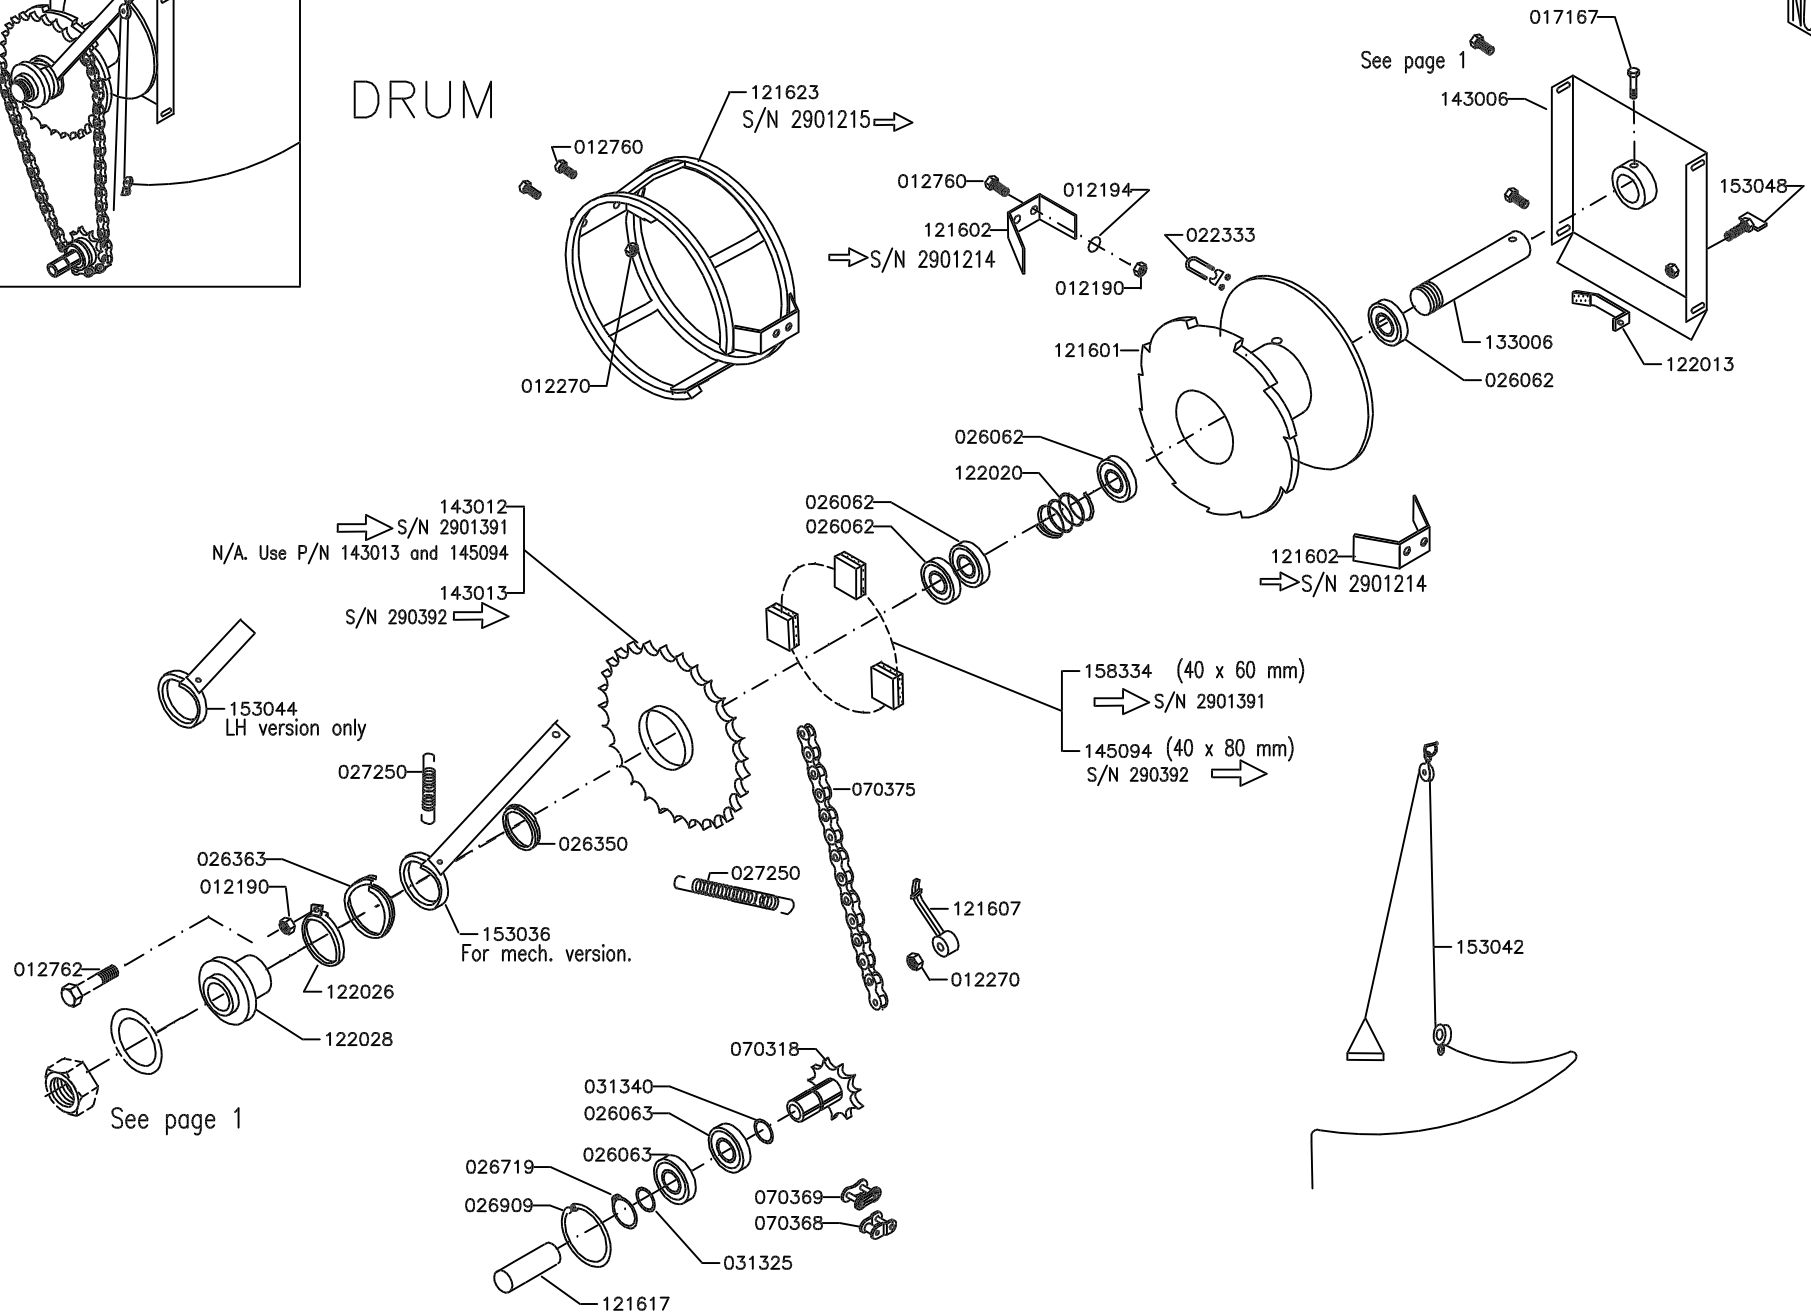

NORSE 290

DRUM