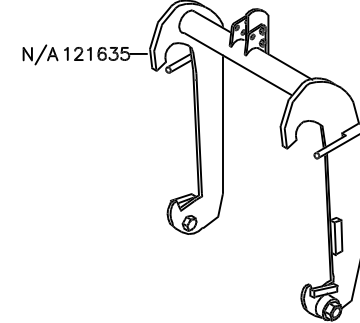

NORSE 290, Parts Catalogue

Serial No.: 2900001 →

GENERAL INFO:

This Parts Catalogue consists of 8 numbered pages.

This Catalogue: P/N 395000

- Gjengivelse av tekst og tegninger uten tillatelse forbudt.
- Reproduction of text or illustrations without permission is prohibited.
- Eine Wiedergabe von Texten und Zeichnungen ohne unsere Genehmigung ist nicht gestattet.
- Interdiction de toute reproduction de textes ou d'illustrations sans autorisation préalable.

N/A: Not Available

© IGLAND AS

Approved:	Revised: ØI 02.02.05
	Issued: AIS 99.04.01.

NORSE 290

BODY

NORSE 290

DRUM

NORSE 290

TRIANGEL SNAP LINK: 153010 If fitted

"HMV" SNAP LINK: 121635 N/A If fitted

NORSE 290

RADIO REMOTE CONTROL KIT: 095230

Additional price for 4 ch. transmitter/receiver – 095231

Add. price for frequency for Great Britain/Slovenia – 091163

201210
For 'Golden' choker chain

WIRE ROPE, 6x26WS+IWRC 180 kp, 8 mm

200117 35 m
200160 50 m

WIRE ROPE, according to ISO 4254-4

Choker Chain
200691

023001 Red, 1 l

PTO Shaft
209100
W2200

Owners Manual
395050