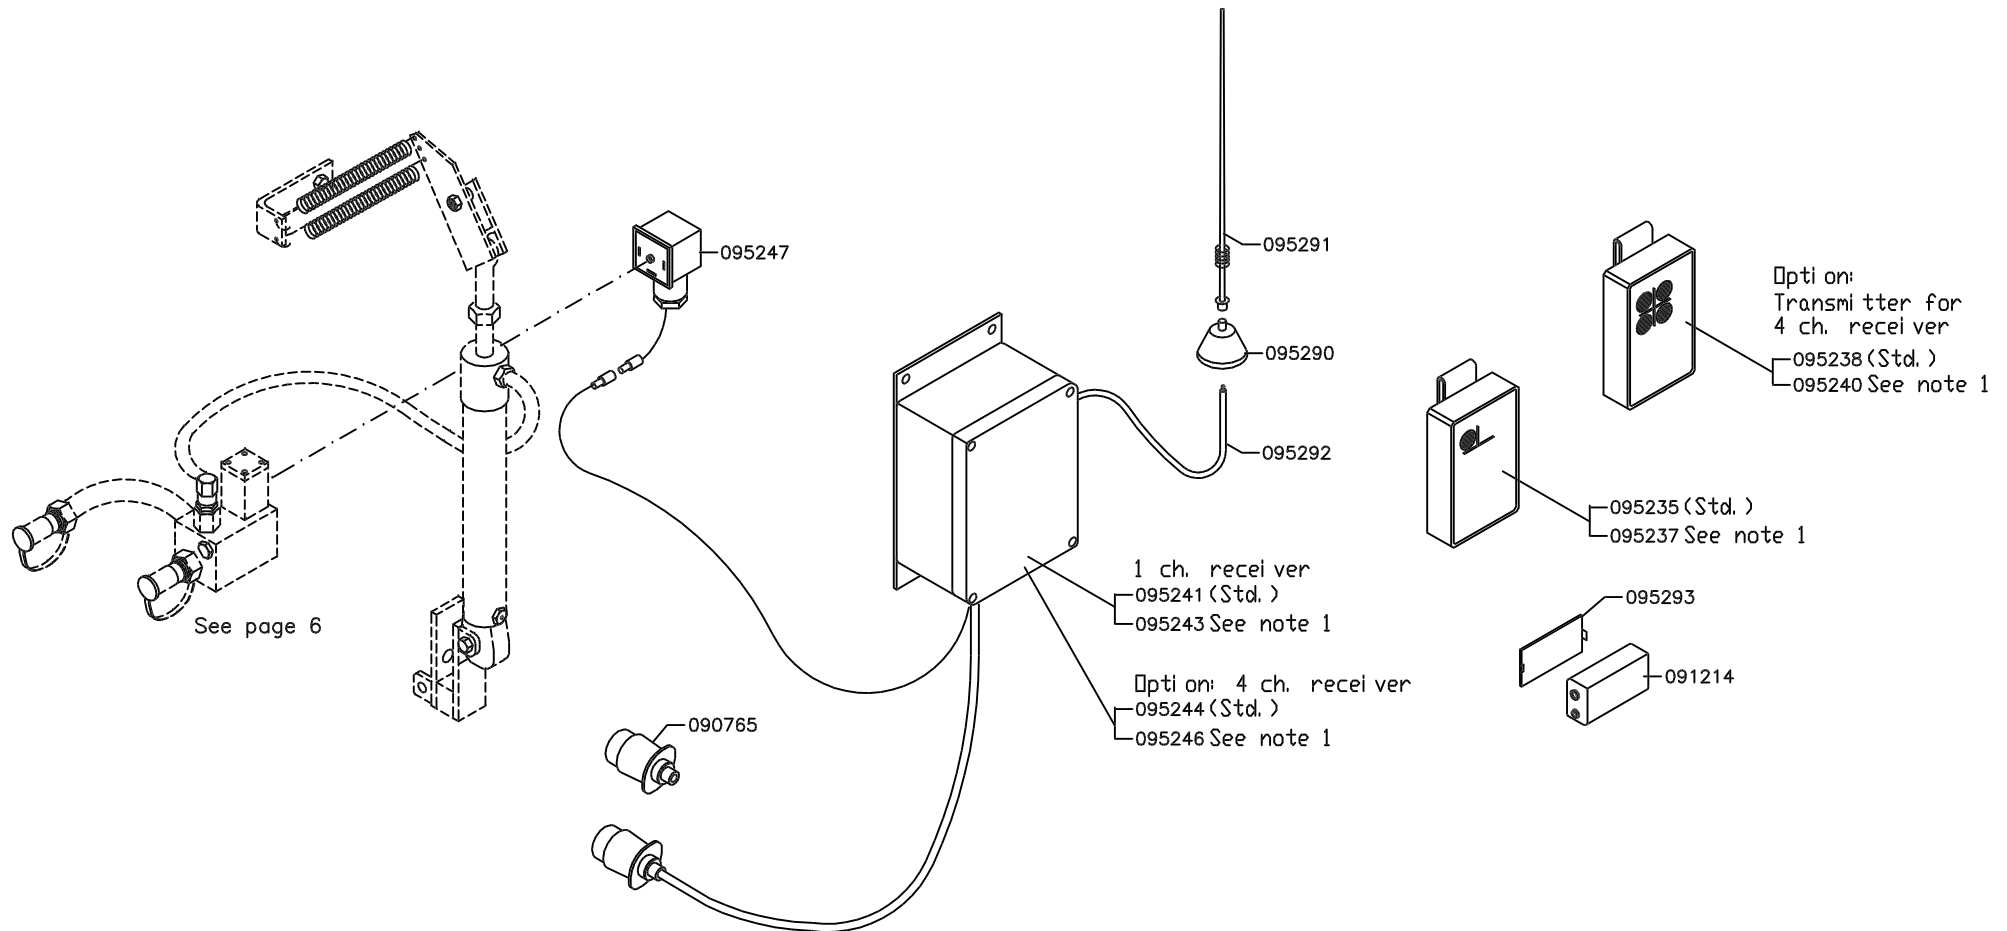

TRIANGEL SNAP LINK: 153010 If fitted

"HMV" SNAP LINK: 121635 N/A If fitted

NORSE 290

RADIO REMOTE CONTROL KIT: 095230

Additional price for 4 ch. transmitter/receiver – 095231

Add. price for frequency for Great Britain/Slovenia – 091163

(Transmitter, Receiver and Hydraulics)

If fitted.

Note 1: Frequency for Great Bri tai n/Sl oveni a

NORSE 290

"LH" REMOTE CONTROL If fitted

NOTE: Re-Installation requires special skills.
See Service Manual.

NORSE 290

RPM ACTUATOR, compl.: 091442
On/off function

RPM ACTUATOR, compl.: 091443
Stepless function.

If fitted.

Later version

Early version

NORSE 290

Miscellaneous

201210
For 'Golden' choker chain

WIRE ROPE, 6x26WS+IWRC 180 kp, 8 mm

200117 35 m
200160 50 m

WIRE ROPE, according to ISO 4254-4

Choker Chain
200691

023001 Red, 1 l

PTO Shaft
209100
W2200

Owners Manual
395050