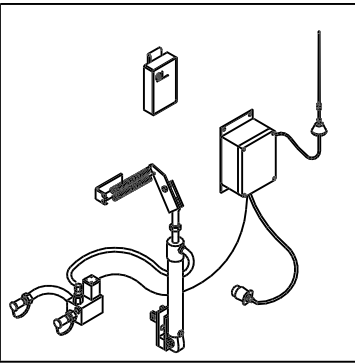

TRIANGEL SNAP LINK: 153010 If fitted

"HMV" SNAP LINK: 121635 N/A If fitted

NORSE 290

RADIO REMOTE CONTROL KIT: 095230

Additional price for 4 ch. transmitter/receiver – 095231

Add. price for frequency for Great Britain/Slovenia – 091163